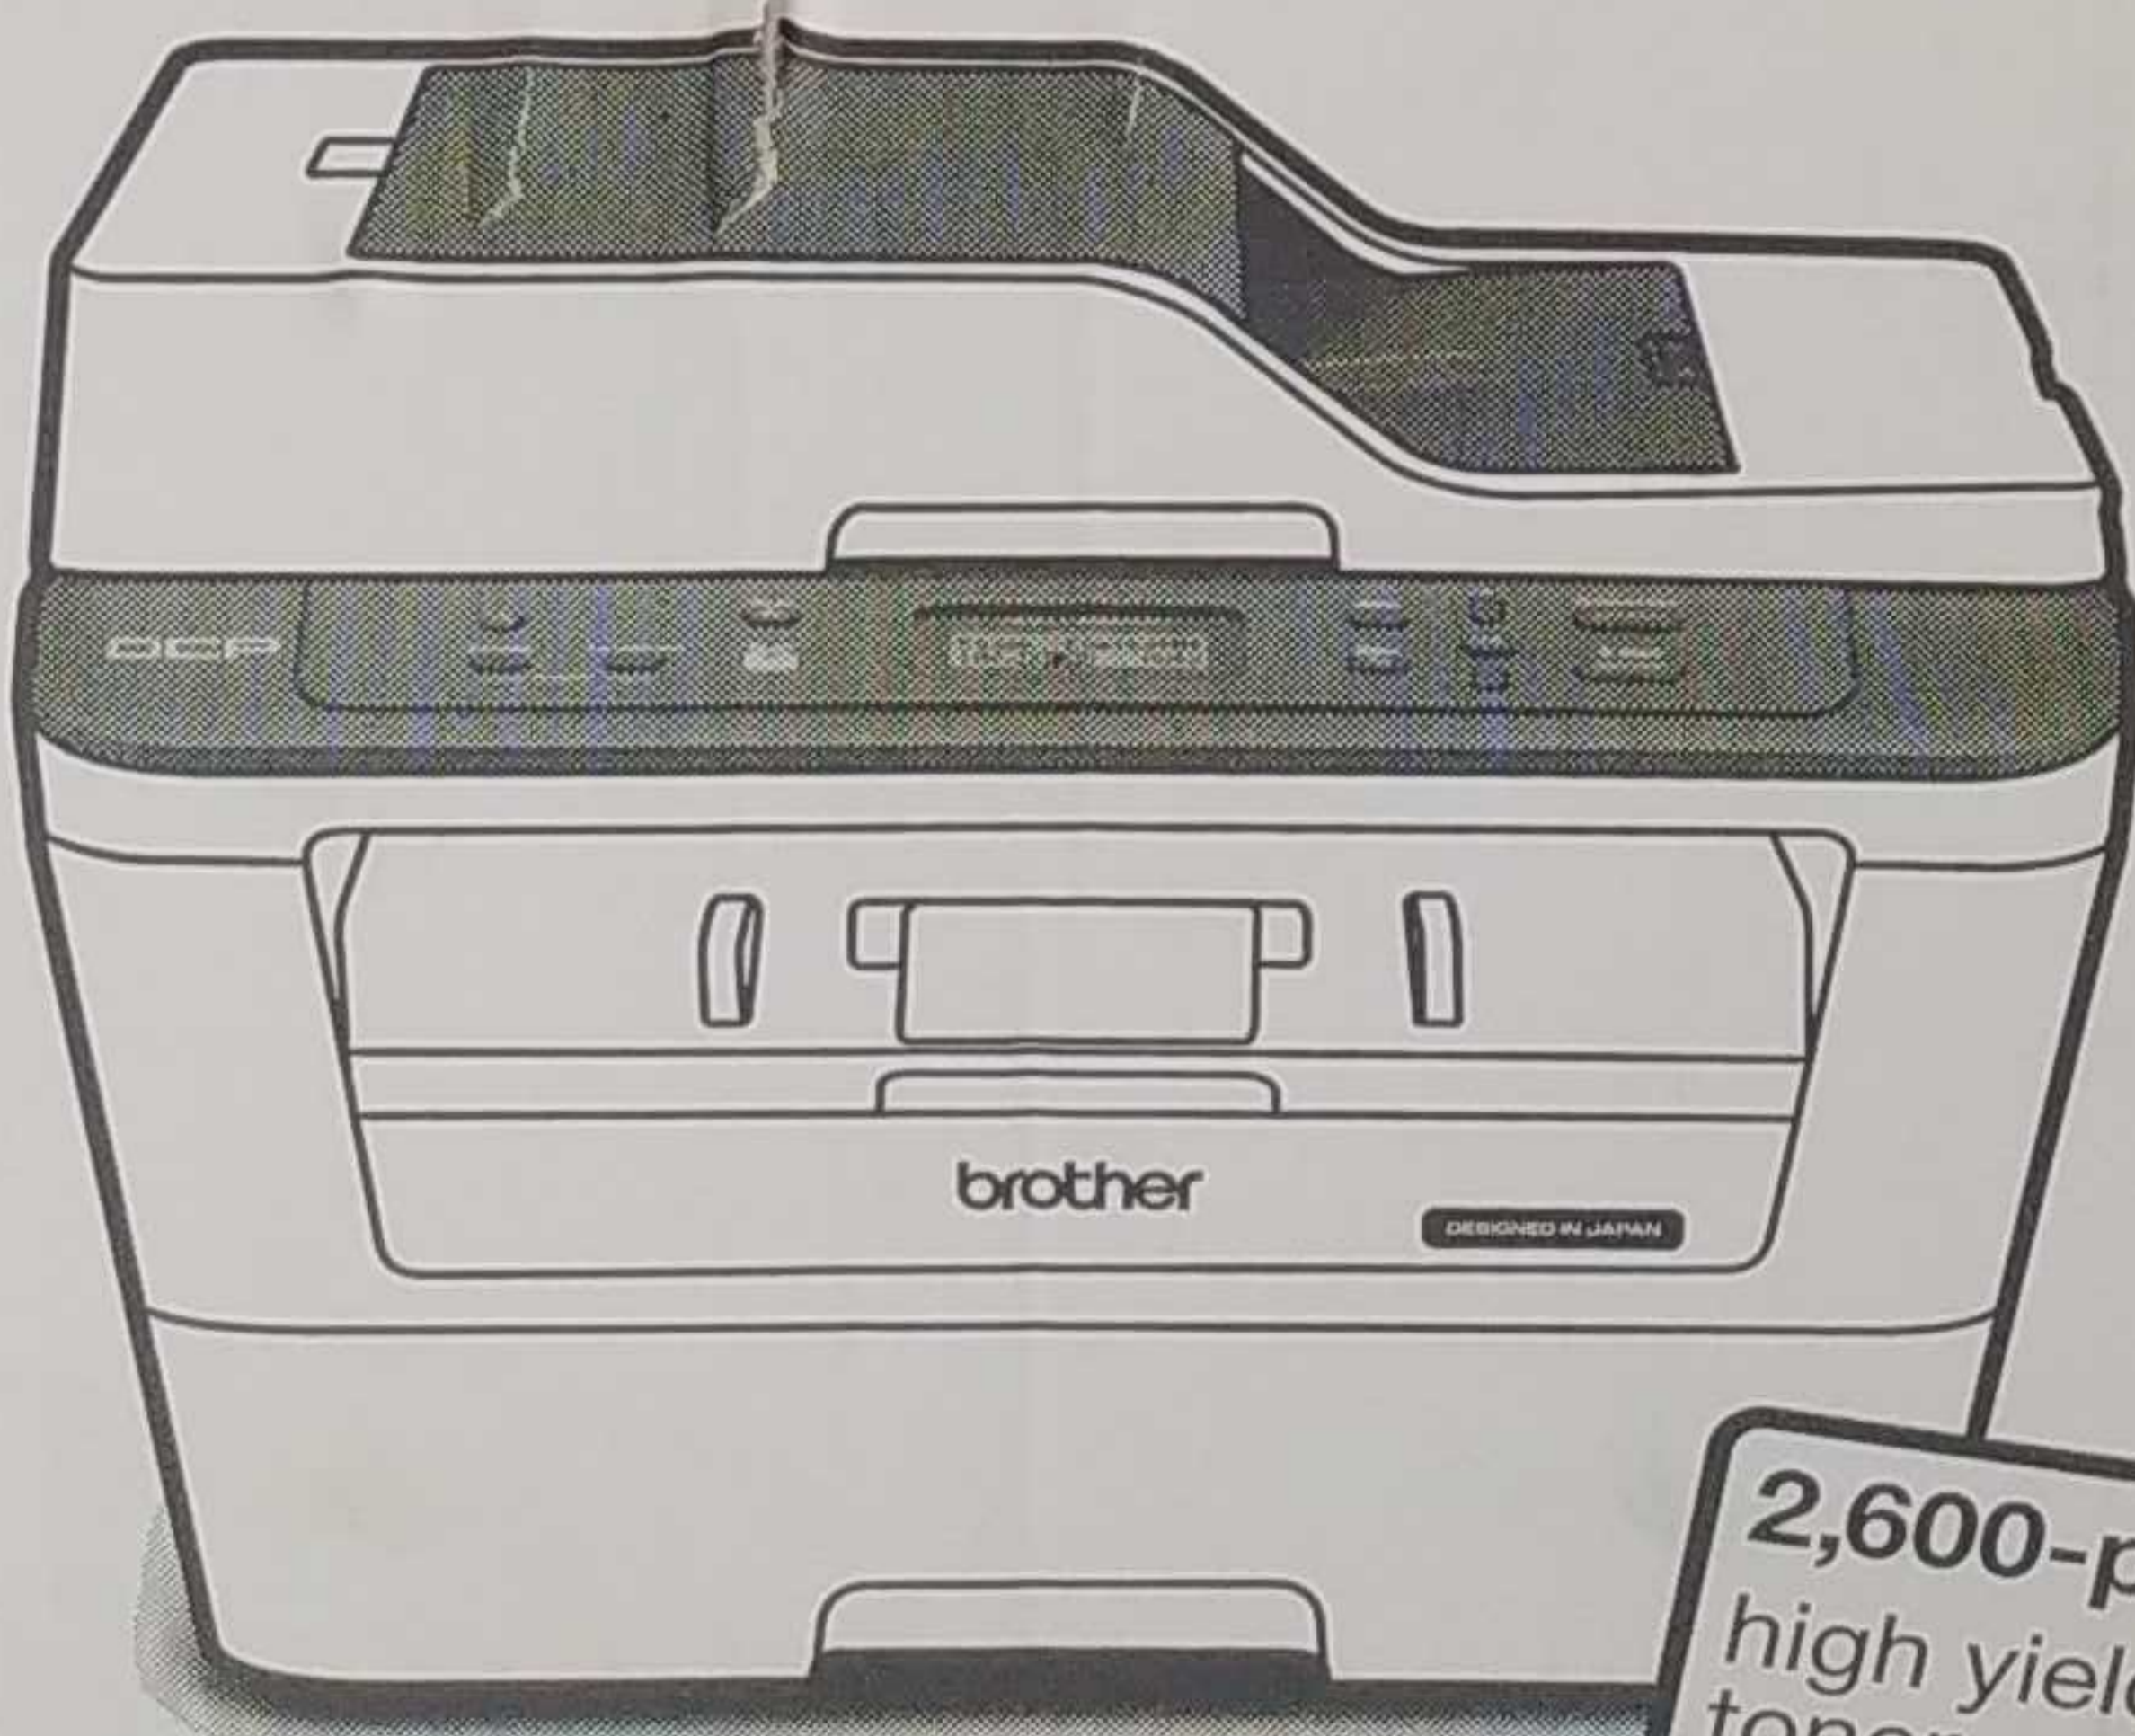

2,600-page
high yield
toner
included

up to 30 ppm
Automatic 2-Sided Print
Wired/Wireless LAN
Mobile Print
35-sheet ADF

DCP-L2540DW

Monochrome Laser MFC with Automatic 2-sided Printing and Wireless Capability

USB Cable Included