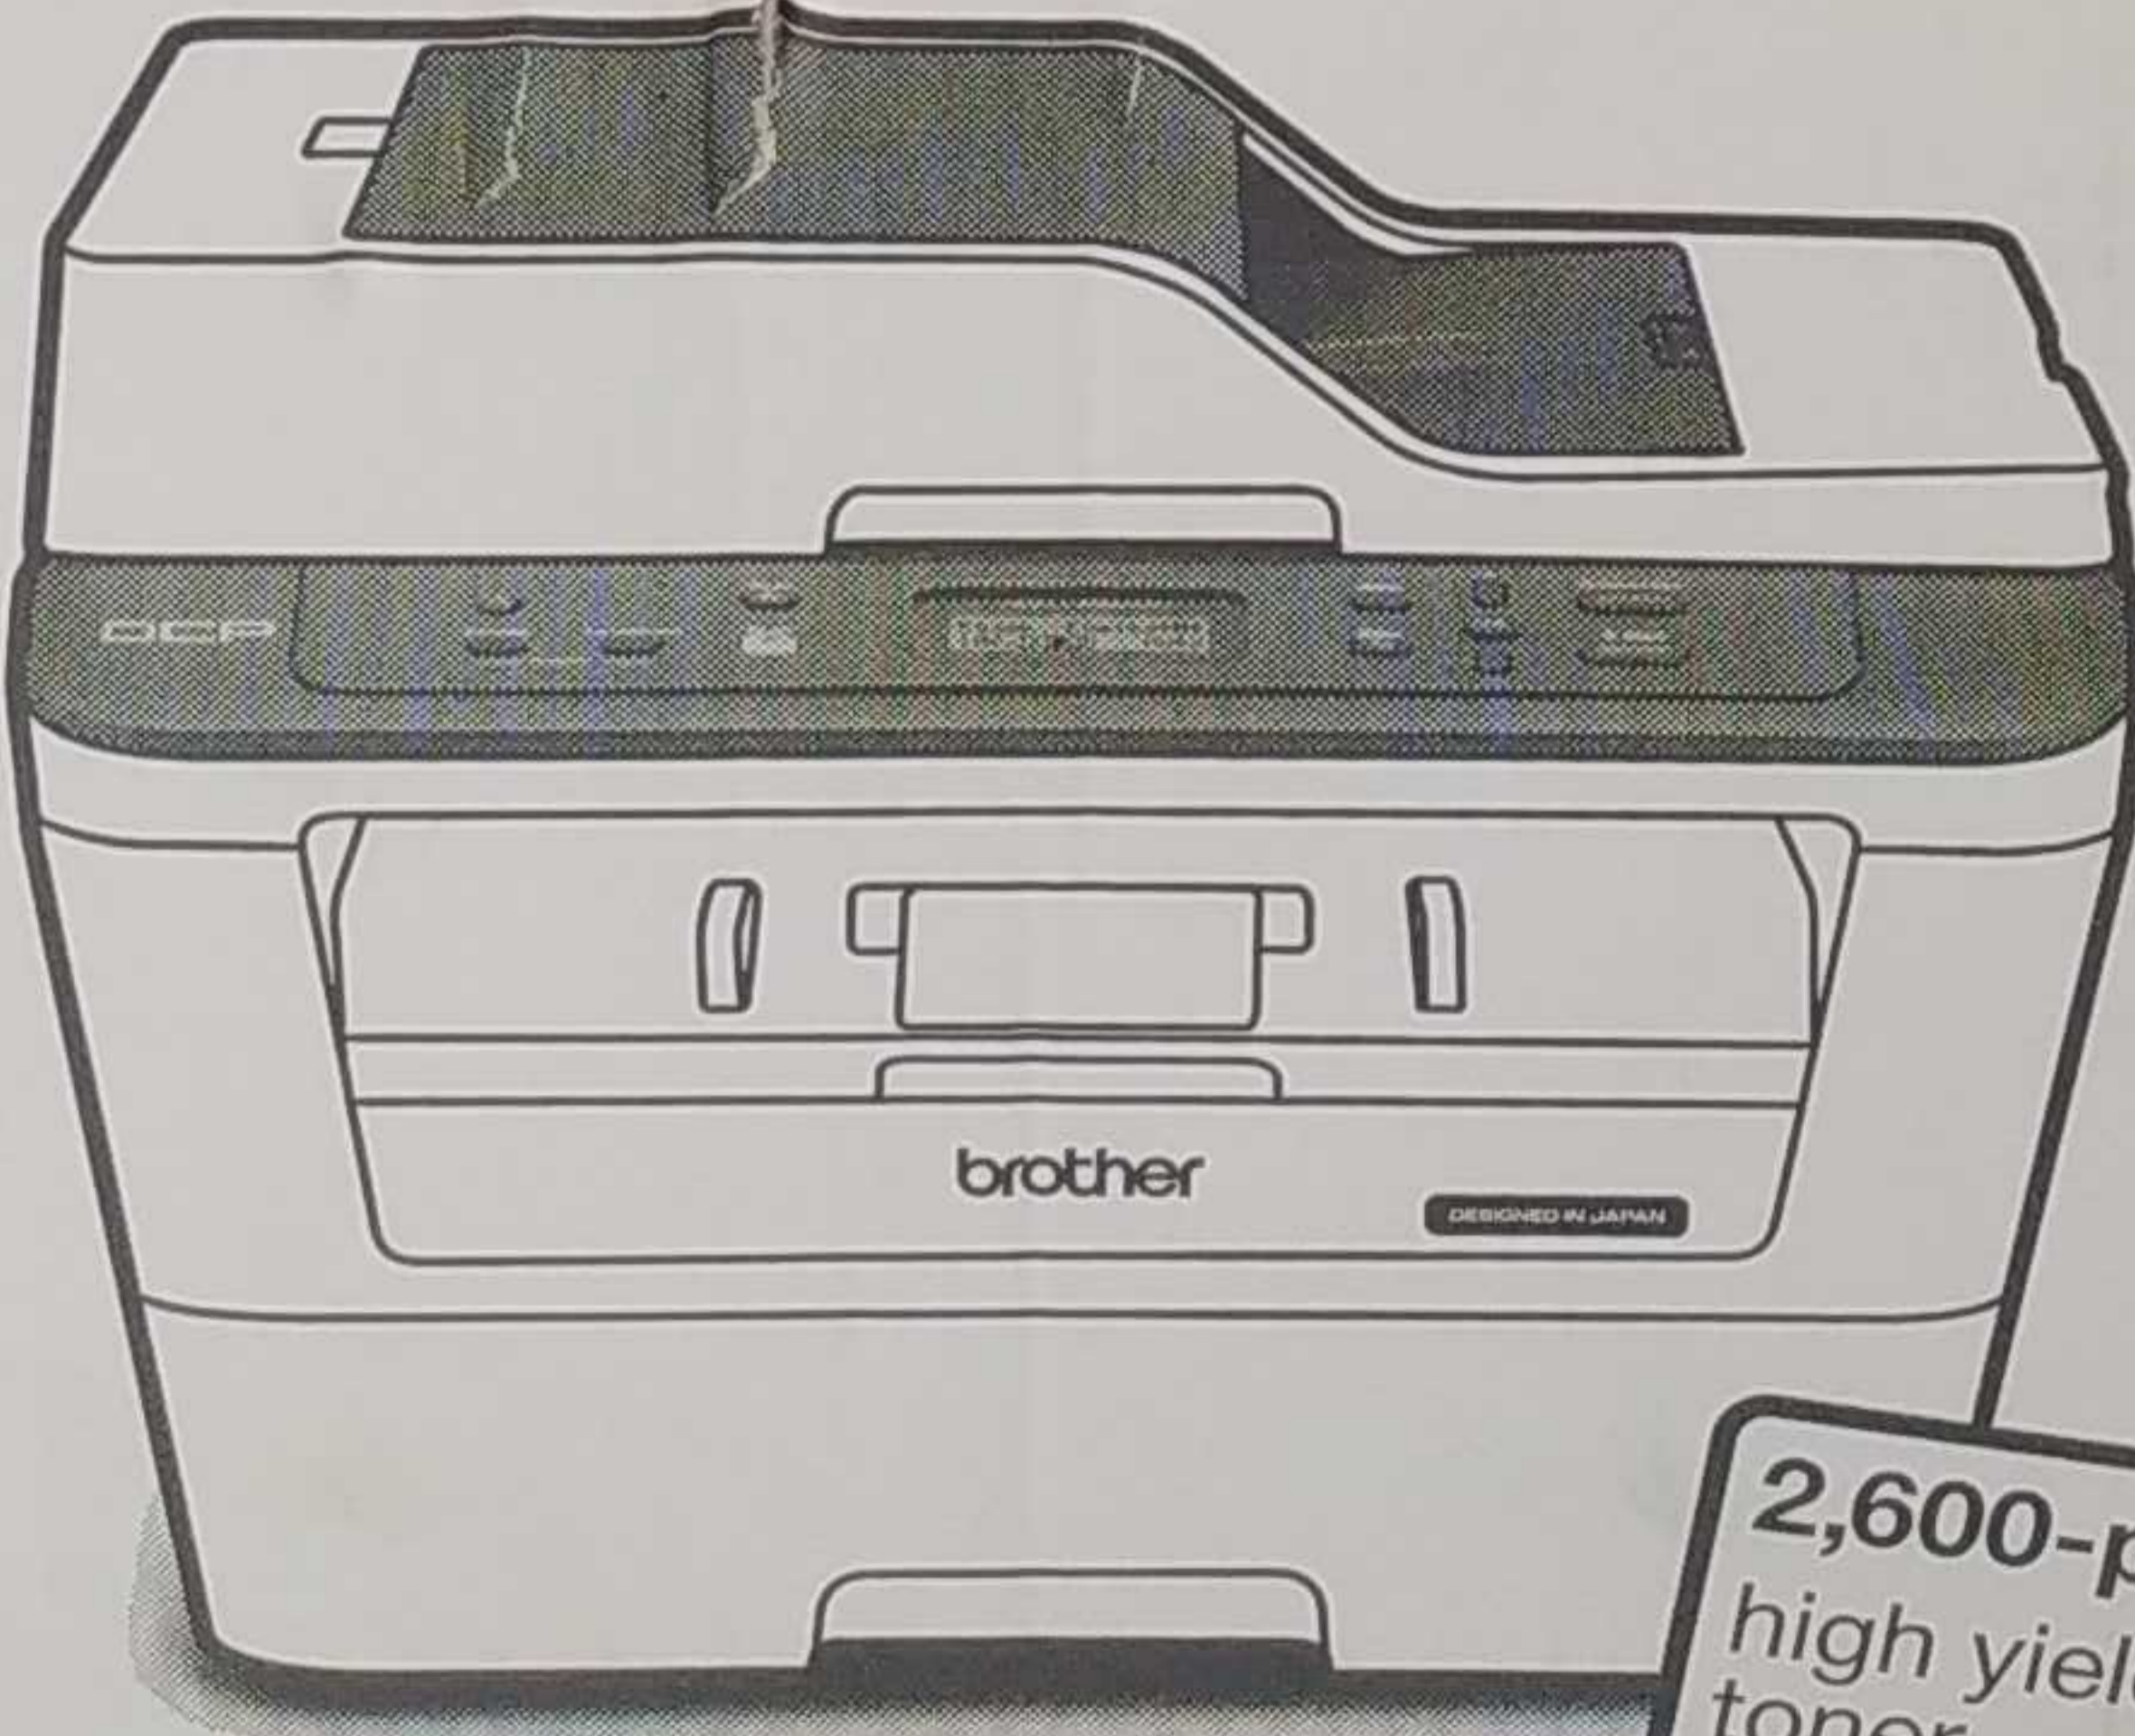

brother.

MESIN MULTI FUNGSI HITAM PUTIH
Tegangan: AC 220 - 240 Volt
Frekuensi: 50/60 Hz
MADE IN VIETNAM

brother

MODEL
DCP-L2540DW

SER. NO. E73801J2N440599

220V-240V ~ 50 / 60Hz 4.6A
BROTHER INDUSTRIES, LTD.

H505

CLASS 1 LASER PRODUCT
APPAREIL À LASER DE CLASSE 1
LASER KLASSE 1 PRODUKT

>PS<
MADE IN VIETNAM
LEV289001

DCP-L2540DW
69315/SDPPI/2020
2924

D01SYK001

>PP<

brother
at your side

Value meets reliability

2,600-page
high yield
toner
included

- up to 30 ppm
- Automatic 2-Sided Print
- Wired/Wireless LAN
- Mobile Print
- 35-sheet ADF

DCP-L2540DW
Monochrome Laser MFC with Automatic 2-sided Printing and Wireless Capability