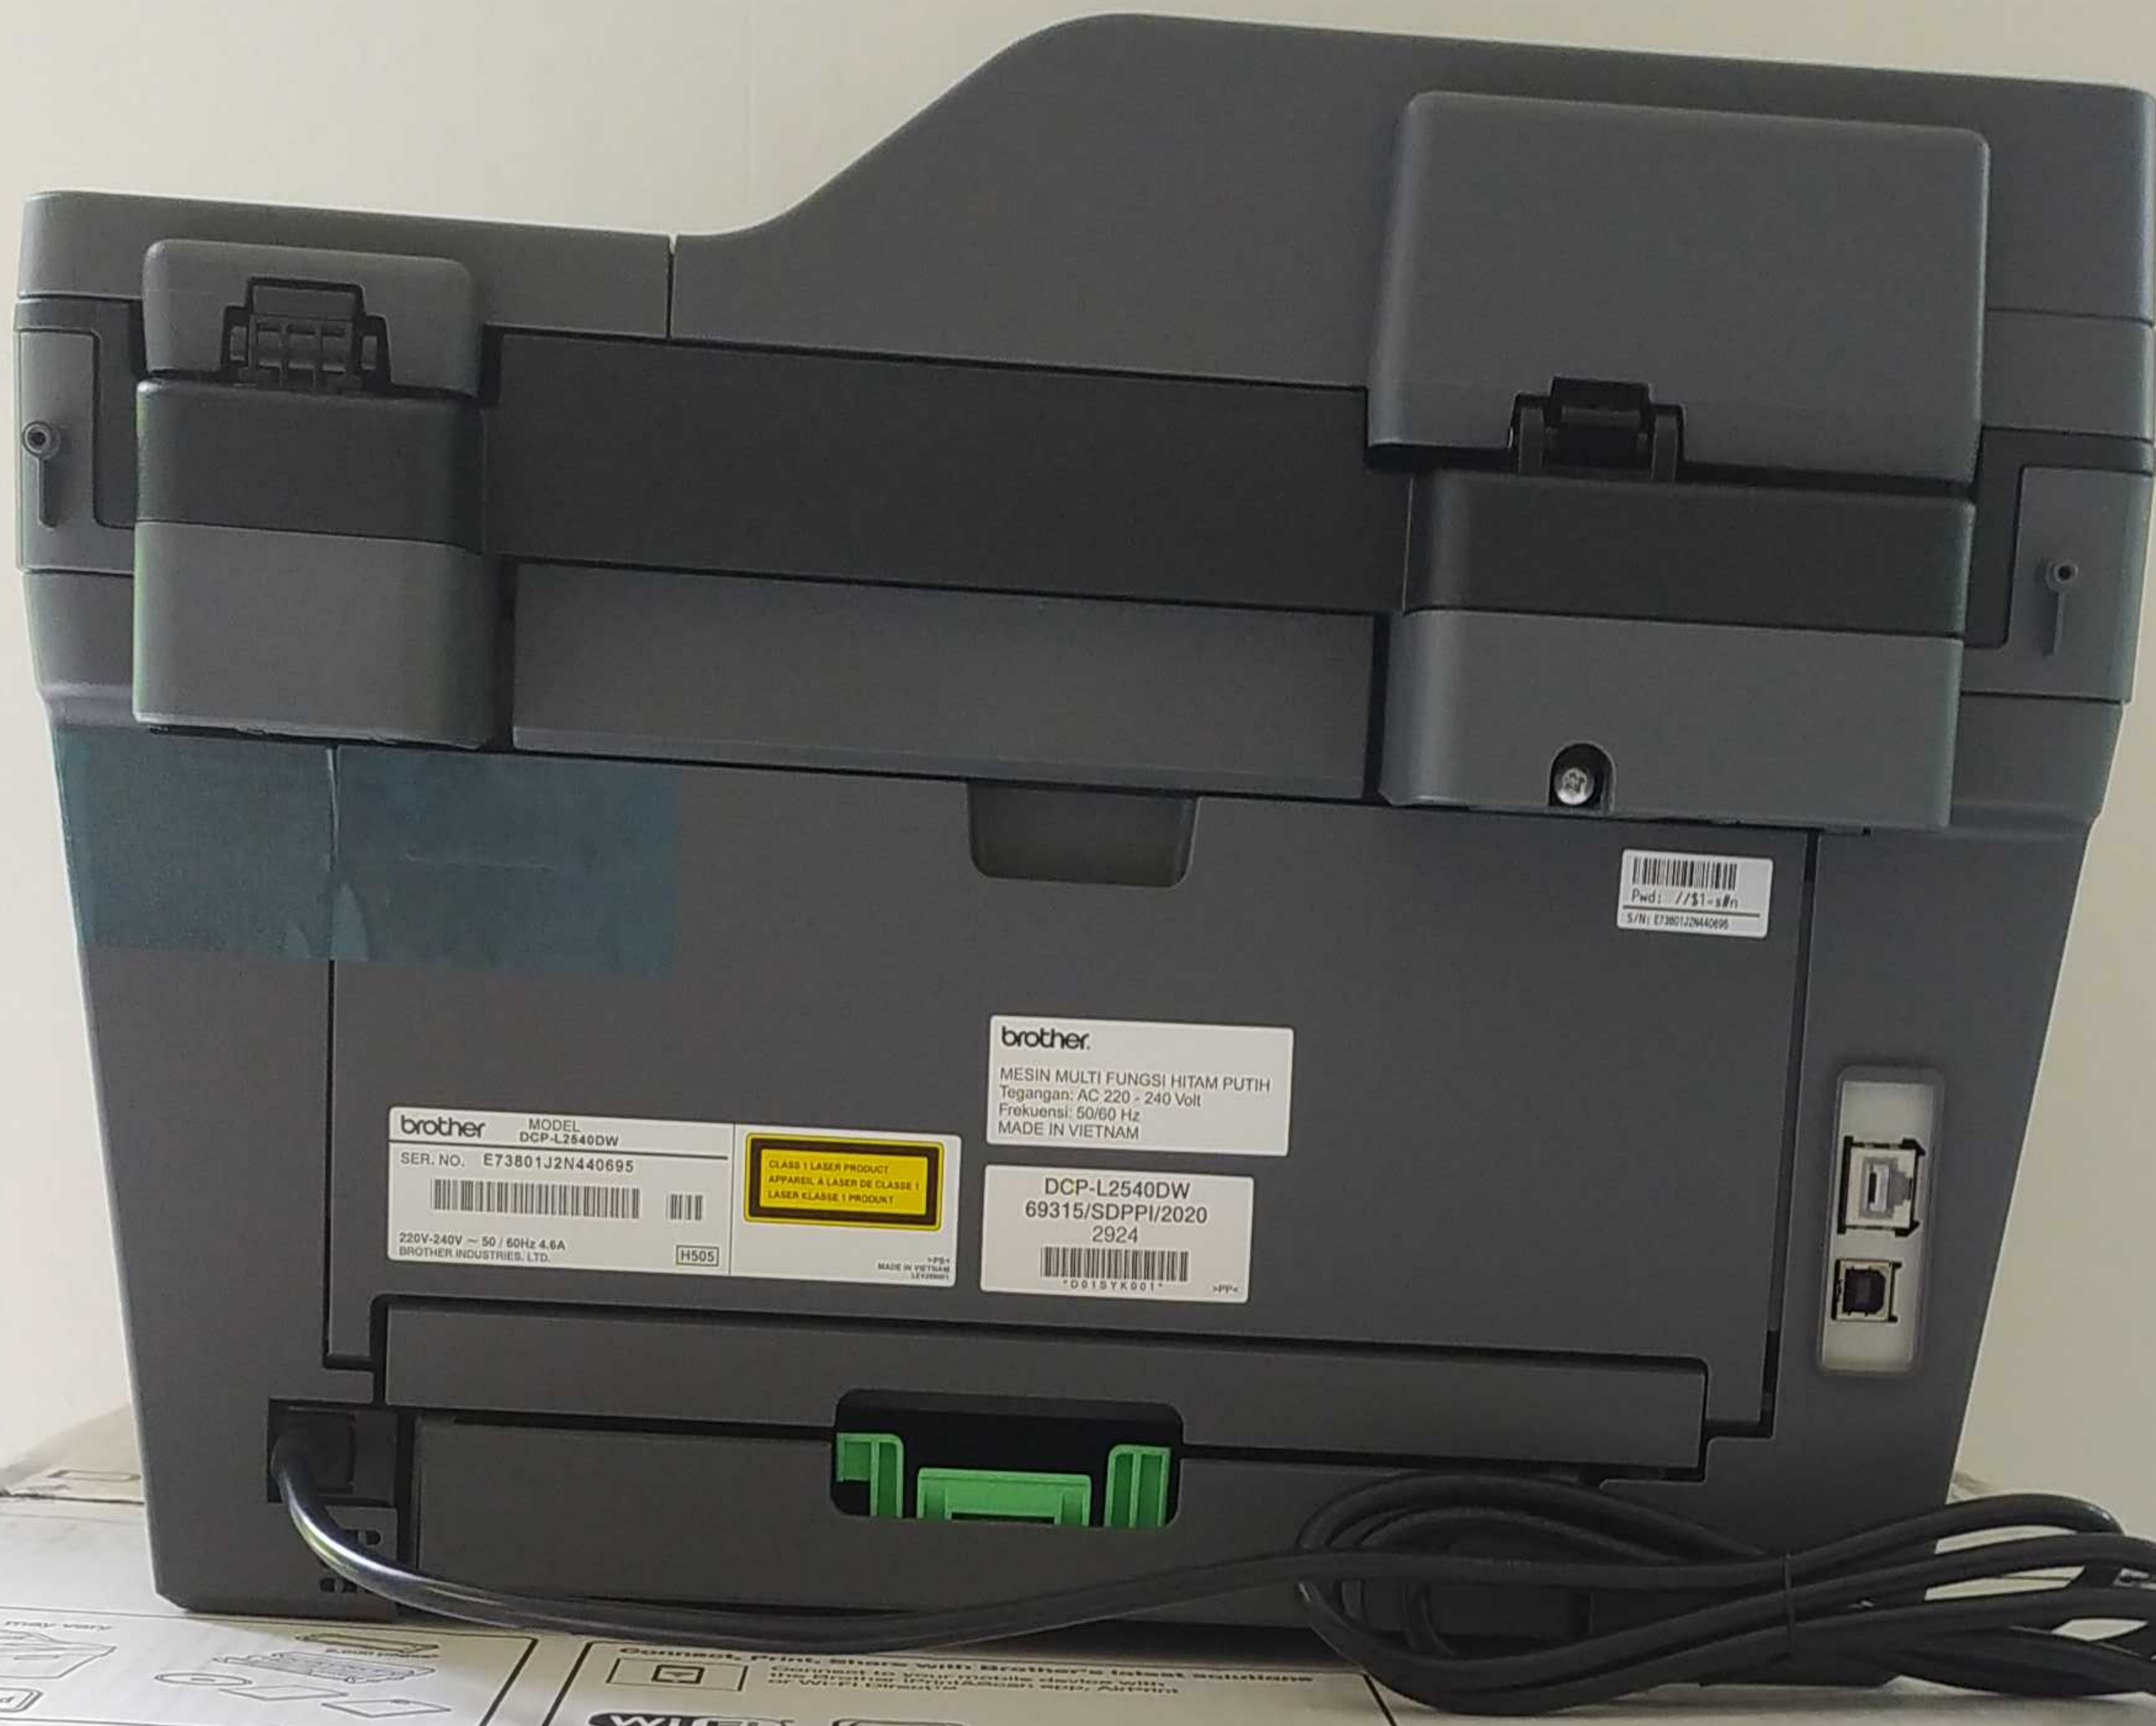

brother.

MESIN MULTI FUNGSI HITAM PUTIH
Tegangan: AC 220 - 240 Volt
Frekuensi: 50/60 Hz
MADE IN VIETNAM

brother

MODEL
DCP-L2540DW

SER. NO. E73801J2N440599

220V-240V ~ 50 / 60Hz 4.6A
BROTHER INDUSTRIES, LTD.

H505

CLASS 1 LASER PRODUCT
APPAREIL À LASER DE CLASSE 1
LASER KLASSE 1 PRODUKT

>PS<
MADE IN VIETNAM
LEV289001

DCP-L2540DW
69315/SDPPI/2020
2924

D01SYK001

>PP<

brother
at your side

Value meets reliability

2,600-page
high yield
toner
included

- up to 30 ppm
- Automatic 2-Sided Print
- Wired/Wireless LAN
- Mobile Print
- 35-sheet ADF

DCP-L2540DW
Monochrome Laser MFC with Automatic 2-sided Printing and Wireless Capability

USB Cable Included

brother
at your side

DCP-L2540DW

Monochrome Laser MFC with Automatic 2-sided Printing and Wireless Capability

Minimum System Requirements

Windows® 10 Home / 10 Pro / 10 Education / 10 Enterprise (32 & 64 bit editions),
Windows® 8 (32 & 64 bit editions), Windows® 7 (32 & 64 bit editions),
Windows Vista® (32 & 64 bit editions),
Windows® XP Professional (32 & 64 bit editions),
Windows® XP Home, Windows Server® 2003 & 2008 (32 & 64 bit editions),
Windows Server® 2008 R2, 2012 & 2012 R2
Windows Server® Support Network Printing only
• 1.85GB HD • CD-ROM • USB